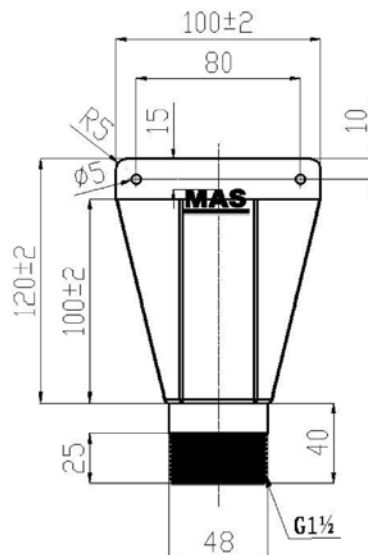

35

35

Tundish

Code: TD3 Self Draining Inwall Tundish

- ▲ 304 grade stainless steel
- ▲ Interior protective coating
- ▲ Quick draining
- ▲ 40mm BSP outlet
- ▲ 3 size inlets and seals

Available with:
 Stainless steel window face panel
 Stainless steel blank face panel
 White window face panel
 White blank face panel

Code
 TD3
 TD3BF
 TD3WWF
 TD3WBF

Code: TD6 Counter Top Tundish

- ▲ Chrome plated brass
- ▲ 20mm BSP outlet

Code: TD9 Wall Mounted Tundish

- ▲ 304 grade stainless steel
- ▲ 40mm BSP outlet