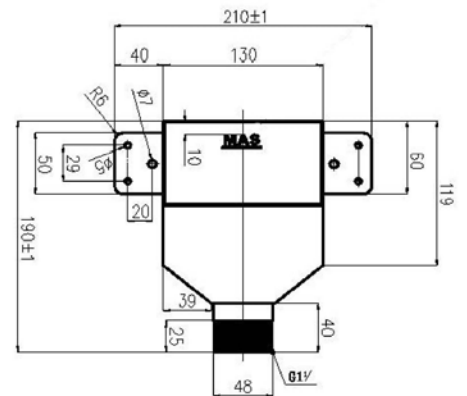

35

35

Tundish

Code: TD3 Self Draining Inwall Tundish

- ▲ 304 grade stainless steel
- ▲ Interior protective coating
- ▲ Quick draining
- ▲ 40mm BSP outlet
- ▲ 3 size inlets and seals

Available with:
 Stainless steel window face panel
 Stainless steel blank face panel
 White window face panel
 White blank face panel

Code
 TD3
 TD3BF
 TD3WWF
 TD3WBF

Code: TD6 Counter Top Tundish

- ▲ Chrome plated brass
- ▲ 20mm BSP outlet

Code: TD9 Wall Mounted Tundish

- ▲ 304 grade stainless steel
- ▲ 40mm BSP outlet