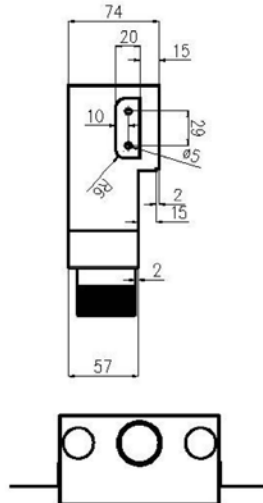

35

35

Tundish

Code: TD3 Self Draining Inwall Tundish

- ▲ 304 grade stainless steel
- ▲ Interior protective coating
- ▲ Quick draining
- ▲ 40mm BSP outlet
- ▲ 3 size inlets and seals

Available with:
 Stainless steel window face panel
 Stainless steel blank face panel
 White window face panel
 White blank face panel

Code
 TD3
 TD3BF
 TD3WWF
 TD3WBF

Code: TD6 Counter Top Tundish

- ▲ Chrome plated brass
- ▲ 20mm BSP outlet

Code: TD9 Wall Mounted Tundish

- ▲ 304 grade stainless steel
- ▲ 40mm BSP outlet