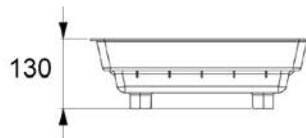

Scrapbasket™

Code: **SB-1 and SB-2**

- ▲ Durable ABS plastic
- ▲ Dishwasher safe
- ▲ Easy lift handles
- ▲ Lightweight
- ▲ No sharp edges
- ▲ Exclusive Australian design

Code SB-1:

Size - 270 x 415 x 130 deep
Suits a variety of commercial pre wash sinks
(eg. two baskets side by side suit a [HF8] 600 x 450 x 300 hand fabricated bowl)

Code SB-2:

Size - 415 x 415 x 130 deep
Suits a standard (HF6) 450 x 450 x 300 hand fabricated bowl

A Simple Cost Effective Solution to Trade Waste Management