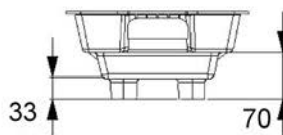

Scrapbasket™

Code: **SB-1 and SB-2**

- ▲ Durable ABS plastic
- ▲ Dishwasher safe
- ▲ Easy lift handles
- ▲ Lightweight
- ▲ No sharp edges
- ▲ Exclusive Australian design

Code SB-1:

Size - 270 x 415 x 130 deep
Suits a variety of commercial pre wash sinks
(eg. two baskets side by side suit a [HF8] 600 x 450 x 300 hand fabricated bowl)

Code SB-2:

Size - 415 x 415 x 130 deep
Suits a standard (HF6) 450 x 450 x 300 hand fabricated bowl

A Simple Cost Effective Solution to Trade Waste Management