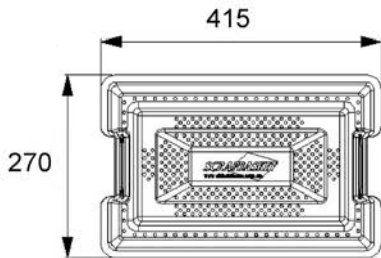

Scrapbasket™

Code: **SB-1 and SB-2**

- ▲ Durable ABS plastic
- ▲ Dishwasher safe
- ▲ Easy lift handles
- ▲ Lightweight
- ▲ No sharp edges
- ▲ Exclusive Australian design

Code SB-1:

Size - 270 x 415 x 130 deep
Suits a variety of commercial pre wash sinks
(eg. two baskets side by side suit a [HF8] 600 x 450 x 300 hand fabricated bowl)

Code SB-2:

Size - 415 x 415 x 130 deep
Suits a standard (HF6) 450 x 450 x 300 hand fabricated bowl

A Simple Cost Effective Solution to Trade Waste Management