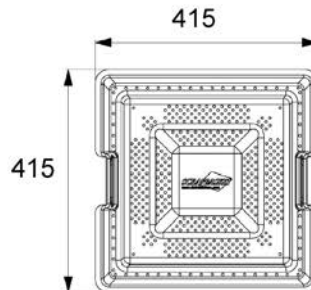

Scrapbasket™

Code: **SB-1 and SB-2**

- ▲ Durable ABS plastic
- ▲ Dishwasher safe
- ▲ Easy lift handles
- ▲ Lightweight
- ▲ No sharp edges
- ▲ Exclusive Australian design

Code SB-1:

Size - 270 x 415 x 130 deep
Suits a variety of commercial pre wash sinks
(eg. two baskets side by side suit a [HF8] 600 x 450 x 300 hand fabricated bowl)

Code SB-2:

Size - 415 x 415 x 130 deep
Suits a standard (HF6) 450 x 450 x 300 hand fabricated bowl

A Simple Cost Effective Solution to Trade Waste Management