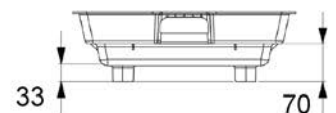

Scrapbasket™

Code: **SB-1 and SB-2**

- ▲ Durable ABS plastic
- ▲ Dishwasher safe
- ▲ Easy lift handles
- ▲ Lightweight
- ▲ No sharp edges
- ▲ Exclusive Australian design

Code SB-1:

Size - 270 x 415 x 130 deep
Suits a variety of commercial pre wash sinks
(eg. two baskets side by side suit a [HF8] 600 x 450 x 300 hand fabricated bowl)

Code SB-2:

Size - 415 x 415 x 130 deep
Suits a standard (HF6) 450 x 450 x 300 hand fabricated bowl

A Simple Cost Effective Solution to Trade Waste Management