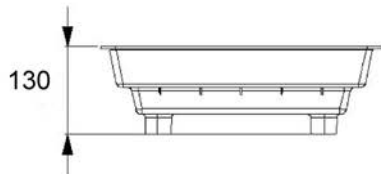

Scrapbasket™

Code: **SB-1 and SB-2**

- ▲ Durable ABS plastic
- ▲ Dishwasher safe
- ▲ Easy lift handles
- ▲ Lightweight
- ▲ No sharp edges
- ▲ Exclusive Australian design

Code SB-1:

Size - 270 x 415 x 130 deep
Suits a variety of commercial pre wash sinks
(eg. two baskets side by side suit a [HF8] 600 x 450 x 300 hand fabricated bowl)

Code SB-2:

Size - 415 x 415 x 130 deep
Suits a standard (HF6) 450 x 450 x 300 hand fabricated bowl

A Simple Cost Effective Solution to Trade Waste Management